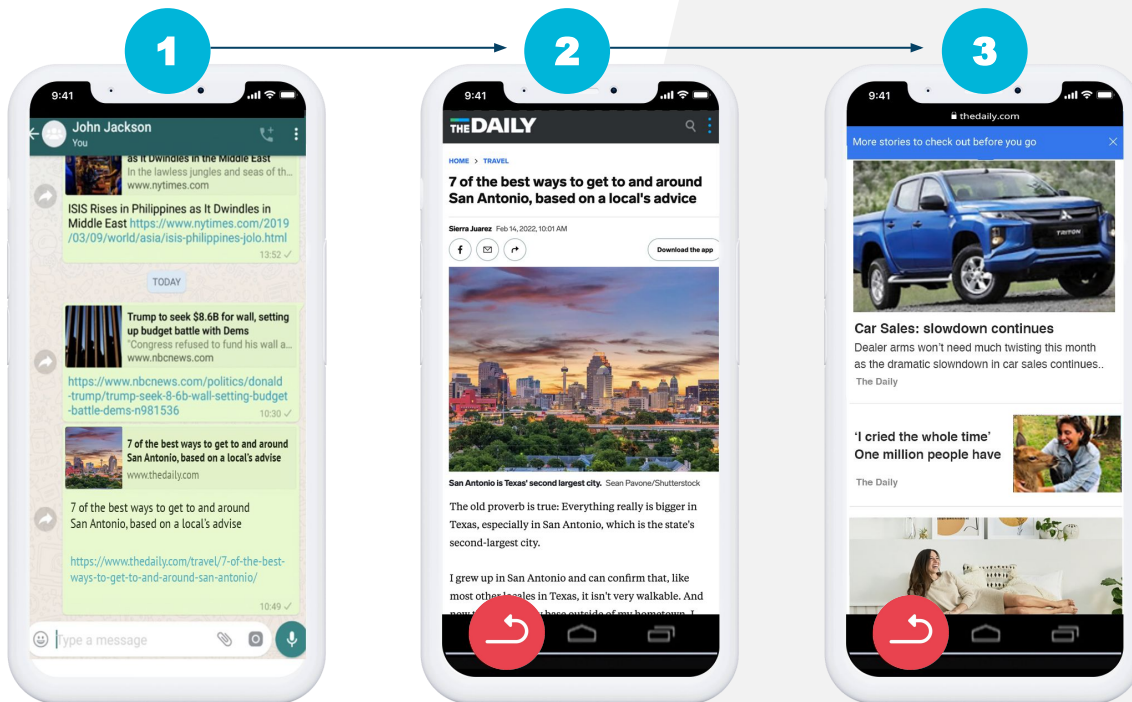

EXTERNAL APP

ARTICLE PAGE

ADDITIONAL CONTENT

EXIT

- Surface **relevant editorial recommendations** when users click back to a referral source
- Improve **Session Depth** and develop loyalty
- Include Sponsored Content to **boost your RPM**

GENERATE VALUE FROM
**USERS LEAVING YOUR
PAGE**

Organic CTR
+90%

RPM
+13%