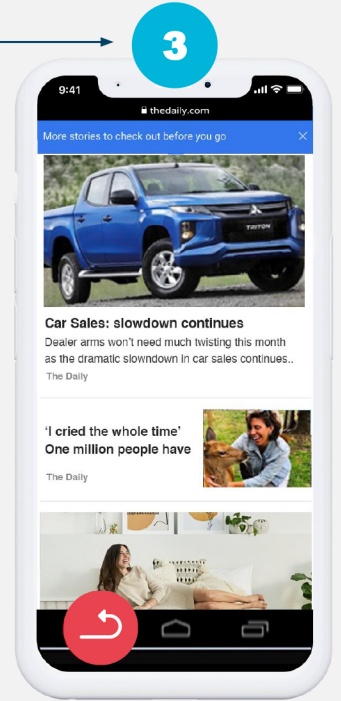

EXIT

- Surface **relevant editorial recommendations** when users click back to a referral source
- Improve **Session Depth** and develop loyalty
- Include Sponsored Content to **boost your RPM**

EXTERNAL APP

ARTICLE PAGE

ADDITIONAL CONTENT

GENERATE VALUE FROM
**USERS LEAVING YOUR
PAGE**

Organic CTR
+90%

RPM
+13%