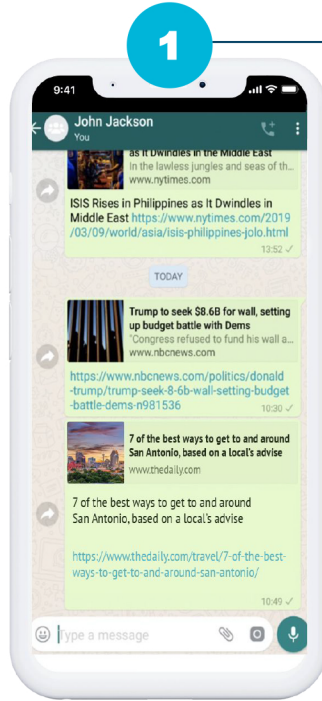

EXIT

- Surface **relevant editorial recommendations** when users click back to a referral source
- Improve **Session Depth** and develop loyalty
- Include Sponsored Content to **boost your RPM**

EXTERNAL APP