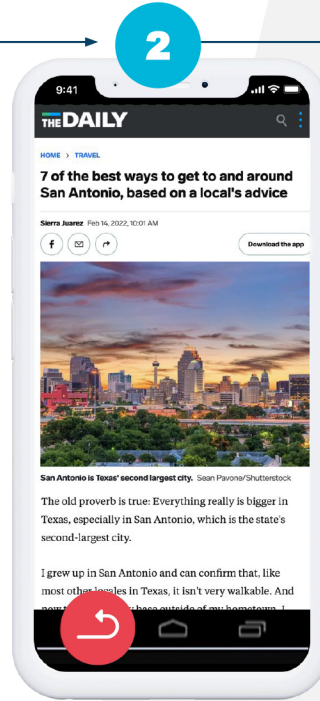

ARTICLE PAGE